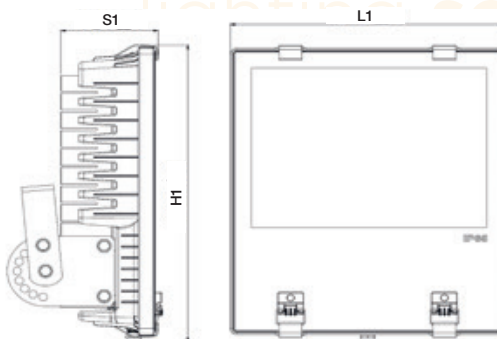

| | 50W | 70W | 100W | 150W | 200W |
|----------------|-----|-----|------|------|------|
| S1 [mm] | 112 | 116 | 116 | 187 | 121 |
| L1 [mm] | 220 | 250 | 250 | 310 | 340 |
| H1 [mm] | 281 | 291 | 341 | 375 | 400 |

The data have a tolerance level of +/-10% and are subject to modification without prior notice.
The pictures and dimensional parameters are merely an indication, and may differ from the end product.

Luhnos Plus LED FLOODLIGHTS